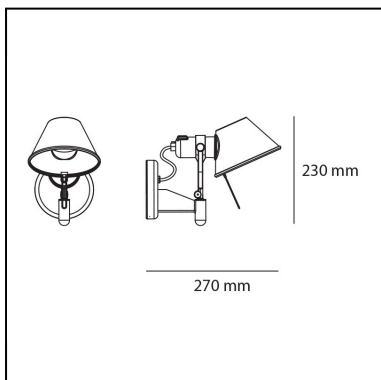

Tolomeo Faretto LED - 2700K - with dimmable switch

Michele De Lucchi
Giancarlo Fassina

IP20    

LUMINAIRE

- Watt: **8W**
- Voltage: **220V-240V**
- Delivered lumen output: **737lm**
- CCT: **2700K**
- Efficiency: **73%**
- Efficacy: **92.08lm/W**
- CRI: **90**
- Dimmer Typology: **Microswitch Dimmer**

In the Faretto version, the head of the Tolomeo lamp is fixed directly to a wall mount and is free to move in any direction just like in the iconic table lamp version. Controlled with the dimmer placed on the head or on the frame, it becomes a useful instrument of light for private spaces but also for work and hospitality environments.

FEATURES

- Product Code: **A0447W50**
- Colour: **Aluminium**
- Installation: **Wall**
- Material: **Aluminium**
- Series: **Design Collection**
- design by: **Michele De Lucchi, Giancarlo Fassina**

DIMENSIONS

- Height: **230 mm**
- Depth: **250 mm**
- Glow Wire Test: **750°**

SOURCES INCLUDED

- Category: **Led**
- Number: **1**
- Watt: **5,5W**
- Color temperature (K): **2700K**
- CRI: **90**